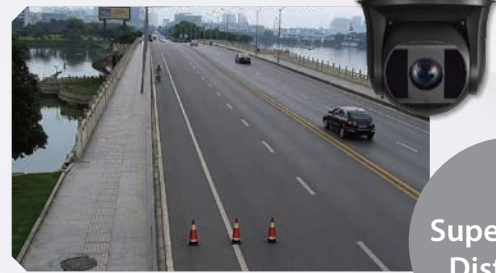

Super Long Distance

Heat Mapping Analysis
Multi-location Management via
iVMS-5200 Professional

Heat Mapping

360° Panoramic View
One camera can cover a large area,
such as a meeting room, and
minimize total cost