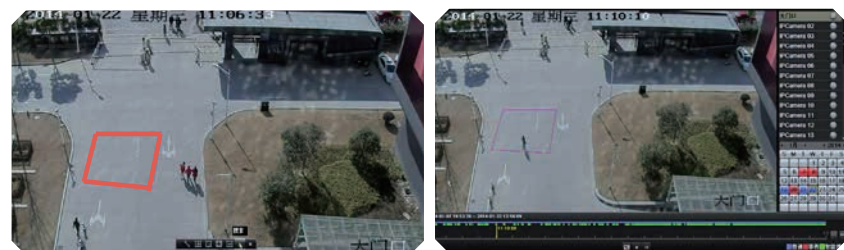

How does it work?

Highlighted Technology

1. Smart Codec – H.264+ optimized compression

An efficient way to benefit manage super high resolution video footage

Analytic + Compression

The moving target is extracted from the static background, using a different codec for each element.

- Background-based Predictive Smart Encoding
- Enhanced Noise Suppression
- Optimized Bitrate Control in Long-term Period

Applications	Standard H.264	H.264+	
Busy outdoor road	3448kbps	945kbps	+365%
Non-busy outdoor road	1715kbps	315kbps	+544%
Indoor hallway	1855kbps	419kbps	+443%
Indoor meeting room	1245kbps	164kbps	+757%
Average	2066kbps	460kbps	+448%

* This table is for reference only. Actual performance will vary based on environment's complexity and moving targets.

Steehold H.264+ Smart Codec

In a static nighttime environment, the bitrate of H.264+ can reach up to 50-60kbps, 10-20x over standard H.264 codec, that not only saves bandwidth resources, but efficiently decreases storage requirements.

Smart Search: quick retrieval of the camera's Smart content, such as ANPR or facial recognition.

Smart Playback: playback important events in normal speed, otherwise footage will play in 16x quick view.

Smart Backup: only store event-based video to maximize storage.

2. ANPR Module

The perfect solution for your entrance management.

Entrance Time: xxx
Plate No.: WESxxx
Vehicle Type: xxx

Auto Comparison
Blacklist Filtering
Alarm Triggering

- LPR Searching
- Post-event Investigation