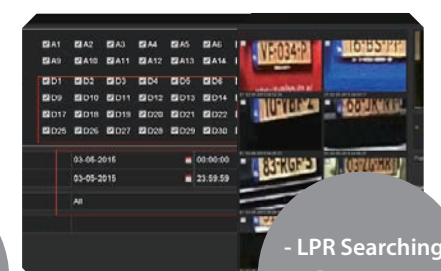

Smart Search
Smart Backup

- LPR Searching
- Post-event Investigation