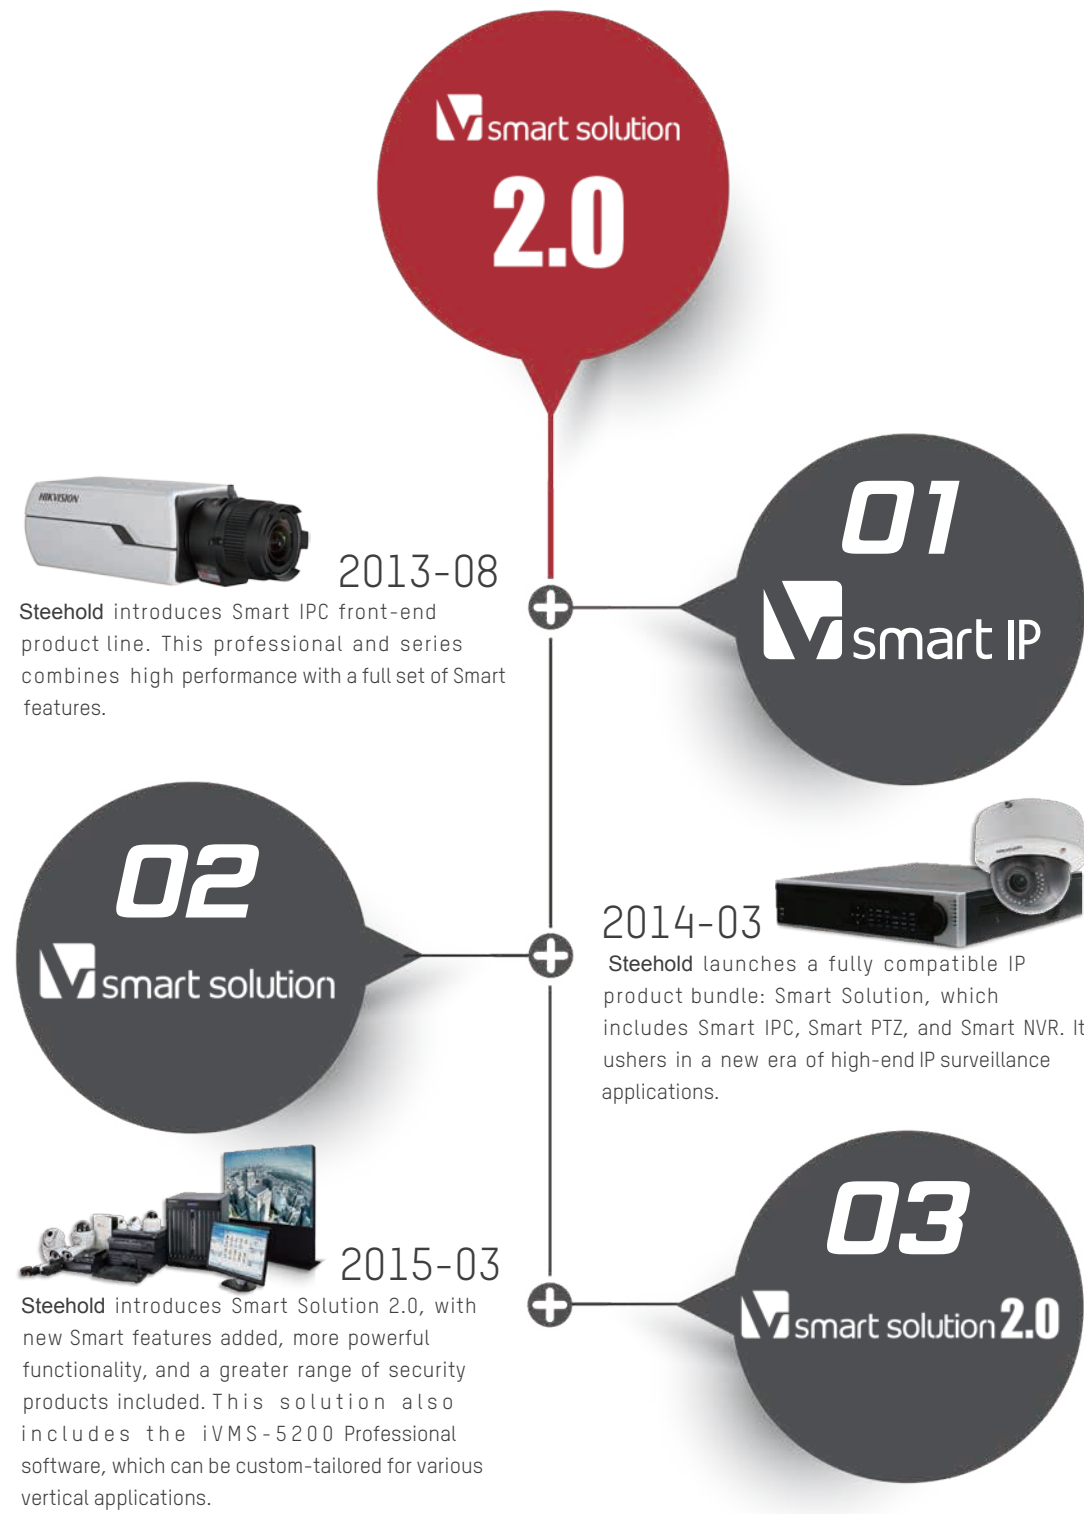

• Industry-Leading IP Products

New IP cameras have been incorporated into this solution, including the DarkFighter series, LightFighter series, 6MP Ultra HD series, 4K series, and new 3MP WDR series, with industry-leading product performance.

• Versatile Solutions

Smart IPC and Smart NVRs with Smart features are the perfect solution for small and mid-sized applications.

For mid-sized to large-sized applications, iVMS-5200 Professional software further improves the system's effectiveness with Smart features and analytics.

• Tailored to Vertical Applications

As an all-in-one Smart platform to manage cameras, NVRs, alarms, access control and decoders, the Smart Solution 2.0 is loaded, with Smart features and analytics such as people counting, heating mapping, LPR, and more. This makes it highly adaptable to verticals' special requirements and can be used in retail, banking, hotel and industrial applications, among others.

Milestone

Enriched Smart Features

- Target Cropping Stream

The third stream of video can be sent to a different source for recording or display in a pre-defined resolution, thus providing more details of a targeted area if needed.