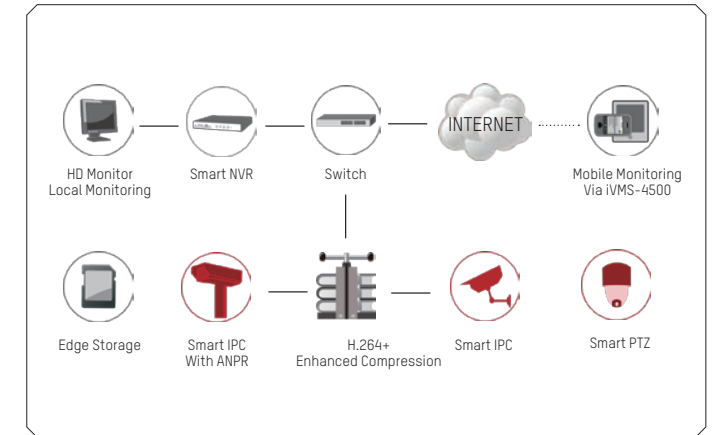

Super Long Distance

Heat Mapping Analysis
Multi-location Management via
iVMS-5200 Professional

Heat Mapping

360° Panoramic View
One camera can cover a large area,
such as a meeting room, and
minimize total cost

Panoramic View

8MP or 12MP real-time video
Enhanced H.264+ codec

Large Area Monitoring

Industry-leading 140dB WDR

High WDR

Versatile Solutions

Small/Mid-Sized Applications

IPC

NVR

Mid/Large-Sized Applications

IPC

iVMS-5200

How does it work?

Highlighted Technology

1. Smart Codec – H.264+ optimized compression

An efficient way to benefit manage super high resolution video footage