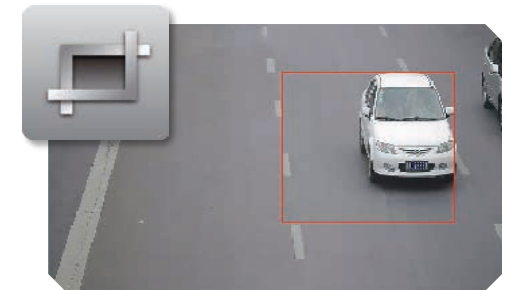

Milestone

Enriched Smart Features

- Target Cropping Stream

The third stream of video can be sent to a different source for recording or display in a pre-defined resolution, thus providing more details of a targeted area if needed.