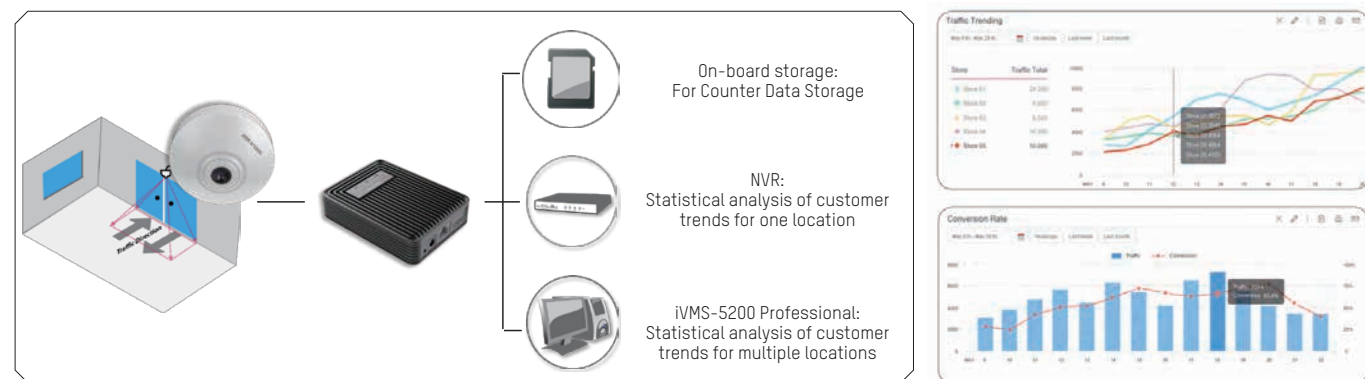

Tailored to Vertical Applications

Smart Retail

- POS Management
- POS & Alarm control
- Heat mapping analytic
- People counting analytic
- Demographic analytic
- Multi-Store management
- Conversion rate analytic