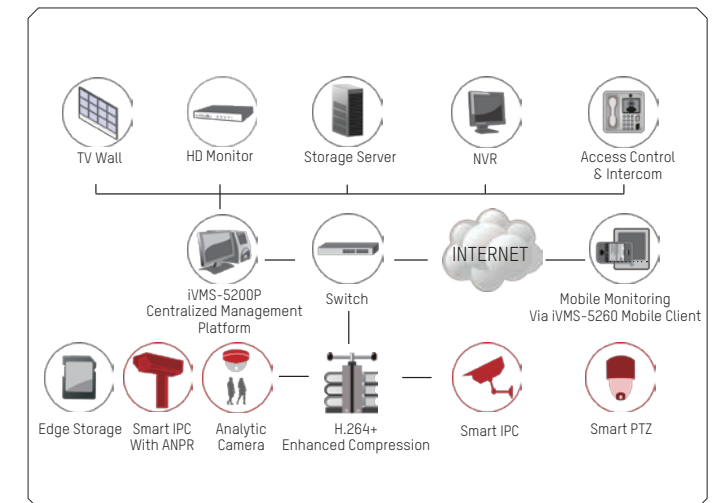

Super Long Distance

Heat Mapping Analysis
Multi-location Management via
iVMS-5200 Professional

Heat Mapping

360° Panoramic View
One camera can cover a large area,
such as a meeting room, and
minimize total cost

Panoramic View

8MP or 12MP real-time video
Enhanced H.264+ codec

Large Area Monitoring

Industry-leading 140dB WDR

High WDR

Versatile Solutions

Small/Mid-Sized Applications

IPC

NVR

Mid/Large-Sized Applications

IPC

iVMS-5200

How does it work?

Highlighted Technology

1. Smart Codec – H.264+ optimized compression

An efficient way to benefit manage super high resolution video footage