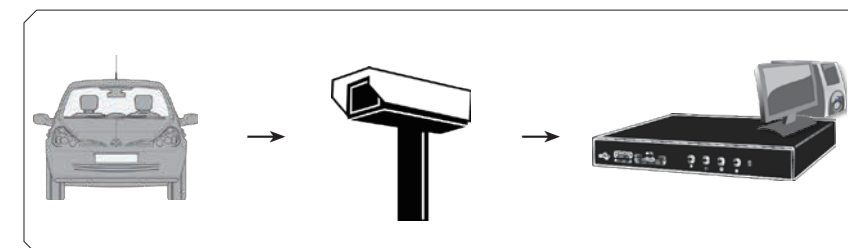

2. ANPR Module

The perfect solution for your entrance management.

Vehicle Detection