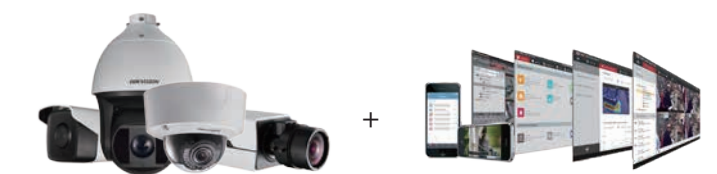

IPC

NVR

Mid/Large-Sized Applications