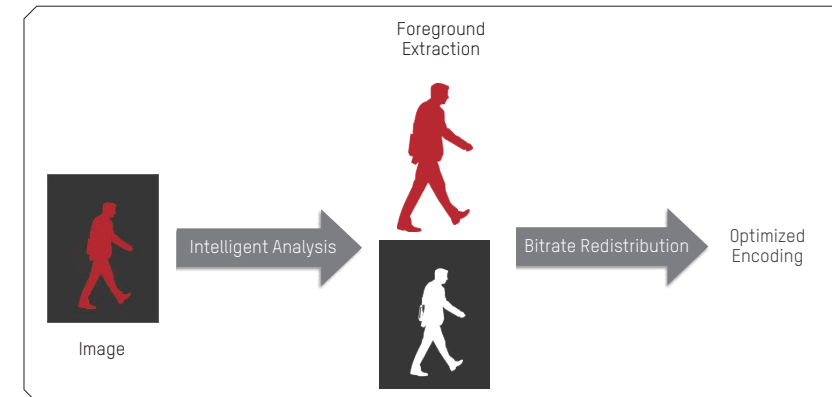

NVR

Mid/Large-Sized Applications

IPC

iVMS-5200

How does it work?

Highlighted Technology

1. Smart Codec – H.264+ optimized compression

An efficient way to benefit manage super high resolution video footage

Analytic + Compression

The moving target is extracted from the static background, using a different codec for each element.

- Background-based Predictive Smart Encoding
- Enhanced Noise Suppression
- Optimized Bitrate Control in Long-term Period