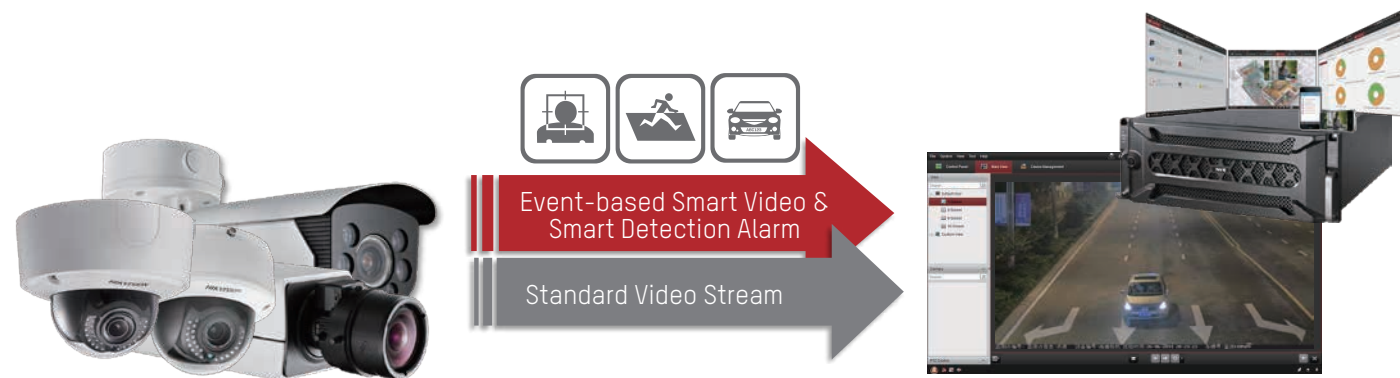

NVR

Mid/Large-Sized Applications

IPC

iVMS-5200

How does it work?

Highlighted Technology

1. Smart Codec – H.264+ optimized compression

An efficient way to benefit manage super high resolution video footage